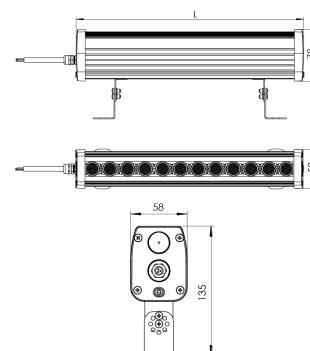

<b>Product Family</b>	Kivo
<b>Adjustability</b>	Adjustable: 90° & 90°
<b>Color</b>	MAT Eloksal
<b>Mounting Type</b>	Wallwasher
<b>Body</b>	Anodized aluminium body and tempered glass
<b>Light Source</b>	HP LED
<b>Color Temperature</b>	2700-3000-4000-5000-6500K
<b>Color Rendering Index</b>	CRI>80
<b>Power</b>	36,5 W
<b>Power Factor</b>	Pf>90
<b>Luminaire Efficiency</b>	120lm/W
<b>Light Beam Angle</b>	10°,25°,40°,60°,
<b>Lumen</b>	4380 lm
<b>Operating Voltage</b>	220-240V AC / 50-60 Hz
<b>Light Source Lifetime</b>	50.000 hours Led lifetime
<b>Optic</b>	High efficiency acrylic lens
<b>Control Type</b>	On/Off- Dali
<b>Electrical Insulation Class</b>	Class I
<b>Optional Features</b>	Unavailable
<b>Sealing</b>	IP66
<b>Weight</b>	3,25 Kg
<b>Dimensions</b>	58 x 78 x L : 1195 mm

## DIMENSIONS

Lumen value is given according to 3000K value.

Luminaire is F-marked and suitable for direct mounting on normally flammable surfaces.

All components are provided with 5 year limited guarantee. A qualified electrician must ensure proper installation of the product.