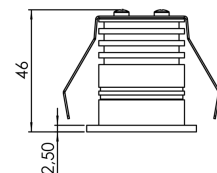

DIMENSIONS

Lumen value is given according to 3000K value.

Luminaire is F-marked and suitable for direct mounting on normally flammable surfaces.

All components are provided with 5 year limited guarantee. A qualified electrician must ensure proper installation of the product.