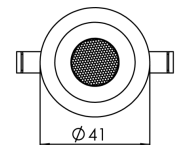

<b>Product Family</b>	Kora
<b>Adjustability</b>	Fixed
<b>Color</b>	White- Black- Gray- RAL
<b>Mounting Type</b>	Recessed Mounted
<b>Body</b>	Machined aluminium body with electrostatic powder coated

<b>Light Source</b>	HP LED
<b>Color Temperature</b>	2700-3000-4000-5000-6500K
<b>Color Rendering Index</b>	CRI>80
<b>Power</b>	3 W
<b>Power Factor</b>	Pf>90
<b>Luminaire Efficiency</b>	80lm/W
<b>Light Beam Angle</b>	10°,25°,40°,60°
<b>Lumen</b>	240 lm
<b>Operating Voltage</b>	220-240V AC / 50-60 Hz
<b>Light Source Lifetime</b>	50.000 hours Led lifetime
<b>Optic</b>	High efficiency acrylic lens

#### Optional Features

<b>Sealing</b>	IP54
<b>Weight</b>	0,4 Kg
<b>Dimensions</b>	Ø41 x 46 mm

#### DIMENSIONS

Lumen value is given according to 3000K value.

Luminaire is F-marked and suitable for direct mounting on normally flammable surfaces.

All components are provided with 5 year limited guarantee. A qualified electrician must ensure proper installation of the product.