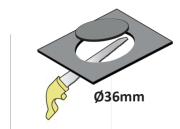

DIMENSIONS

Lumen value is given according to 3000K value.

Luminaire is F-marked and suitable for direct mounting on normally flammable surfaces.

All components are provided with 5 year limited guarantee. A qualified electrician must ensure proper installation of the product.