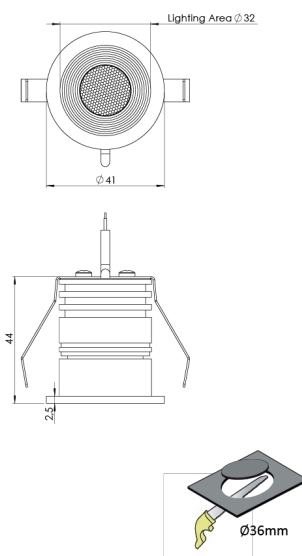

<b>Product Family</b>	Kora
<b>Adjustability</b>	Fixed
<b>Color</b>	White- Black- Gray- RAL
<b>Mounting Type</b>	Recessed Mounted
<b>Body</b>	Machined aluminium body with electrostatic powder coated

<b>Light Source</b>	HP LED
<b>Color Temperature</b>	2700-3000-4000-5000-6500K
<b>Color Rendering Index</b>	CRI>80
<b>Power</b>	1 W
<b>Power Factor</b>	Pf>90
<b>Luminaire Efficiency</b>	80lm/W
<b>Light Beam Angle</b>	10°,25°,40°,60°
<b>Lumen</b>	80 lm
<b>Operating Voltage</b>	220-240V AC / 50-60 Hz
<b>Light Source Lifetime</b>	50.000 hours Led lifetime
<b>Optic</b>	High efficiency acrylic lens

<b>Control Type</b>	On/Off – Dali
<b>Electrical Insulation Class</b>	Class II
<b>Optional Features</b>	

<b>Sealing</b>	IP20
<b>Weight</b>	0,4 Kg
<b>Dimensions</b>	Ø41 x 44 mm

## DIMENSIONS

Lumen value is given according to 3000K value.

Luminaire is F-marked and suitable for direct mounting on normally flammable surfaces.

All components are provided with 5 year limited guarantee. A qualified electrician must ensure proper installation of the product.