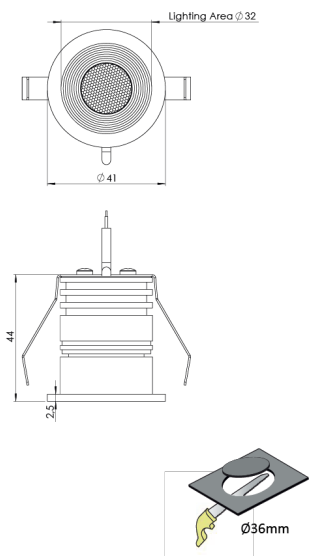

Product Family	Kora
Adjustability	Fixed
Color	White- Black- Gray- RAL
Mounting Type	Recessed Mounted
Body	Machined aluminium body with electrostatic powder coated

Light Source	HP LED
Color Temperature	2700-3000-4000-5000-6500K
Color Rendering Index	CRI>80
Power	3 W
Power Factor	Pf>90
Luminaire Efficiency	80lm/W
Light Beam Angle	10°,25°,40°,60°
Lumen	240 lm
Operating Voltage	220-240V AC / 50-60 Hz
Light Source Lifetime	50.000 hours Led lifetime
Optic	High efficiency acrylic lens

Control Type	On/Off – Dali
Electrical Insulation Class	Class II
Optional Features	

Sealing	IP20
Weight	0,4 Kg
Dimensions	Ø41 x 44 mm

DIMENSIONS

Lumen value is given according to 3000K value.

Luminaire is F-marked and suitable for direct mounting on normally flammable surfaces.