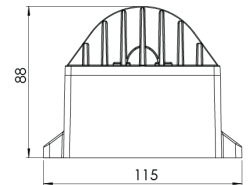

Product Family	Kovra
Adjustability	Fixed
Color	White- Black- Gray- RAL
Mounting Type	
Body	Die-cast aluminium body with electrostatic powder coated
Light Source	HP LED
Color Temperature	2700-3000-4000-5000-6500K
Color Rendering Index	CRI>80
Power	3 W
Power Factor	Pf>90
Luminaire Efficiency	80lm/W
Light Beam Angle	180°x3°
Lumen	240 lm
Operating Voltage	220-240V AC / 50-60 Hz
Light Source Lifetime	50.000 hours Led lifetime
Optic	High efficiency 180° acrylic lens
Control Type	On/Off
Electrical Insulation Class	Class I
Optional Features	Unavailable
Sealing	IP65
Weight	0,55 Kg
Dimensions	88 x 52 x 115 mm

DIMENSIONS

Lumen value is given according to 3000K value.

Luminaire is F-marked and suitable for direct mounting on normally flammable surfaces.

All components are provided with 5 year limited guarantee. A qualified electrician must ensure proper installation of the product.