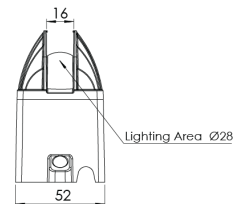

Product Family	Kovra
Adjustability	Fixed
Color	White- Black- Gray- RAL
Mounting Type	
Body	Die-cast aluminium body with electrostatic powder coated
Light Source	HP LED
Color Temperature	2700-3000-4000-5000-6500K
Color Rendering Index	CRI>80
Power	3 W
Power Factor	Pf>90
Luminaire Efficiency	80lm/W
Light Beam Angle	180°x3°
Lumen	240 lm
Operating Voltage	220-240V AC / 50-60 Hz
Light Source Lifetime	50.000 hours Led lifetime
Optic	High efficiency 180° acrylic lens
Control Type	On/Off
Electrical Insulation Class	Class I
Optional Features	Unavailable
Sealing	IP65
Weight	0,55 Kg
Dimensions	88 x 52 x 115 mm

DIMENSIONS

Lumen value is given according to 3000K value.

Luminaire is F-marked and suitable for direct mounting on normally flammable surfaces.

All components are provided with 5 year limited guarantee. A qualified electrician must ensure proper installation of the product.