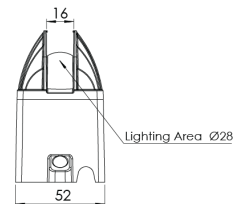

<b>Product Family</b>	Kovra
<b>Adjustability</b>	Fixed
<b>Color</b>	White- Black- Gray- RAL
<b>Mounting Type</b>	
<b>Body</b>	Die-cast aluminium body with electrostatic powder coated
<b>Light Source</b>	HP LED
<b>Color Temperature</b>	2700-3000-4000-5000-6500K
<b>Color Rendering Index</b>	CRI>80
<b>Power</b>	5 W
<b>Power Factor</b>	Pf>90
<b>Luminaire Efficiency</b>	80lm/W
<b>Light Beam Angle</b>	180°x3°
<b>Lumen</b>	400 lm
<b>Operating Voltage</b>	220-240V AC / 50-60 Hz
<b>Light Source Lifetime</b>	50.000 hours Led lifetime
<b>Optic</b>	High efficiency 180° acrylic lens
<b>Control Type</b>	On/Off
<b>Electrical Insulation Class</b>	Class I
<b>Optional Features</b>	Unavailable
<b>Sealing</b>	IP65
<b>Weight</b>	0,55 Kg
<b>Dimensions</b>	88 x 52 x 115 mm

## DIMENSIONS

Lumen value is given according to 3000K value.

Luminaire is F-marked and suitable for direct mounting on normally flammable surfaces.

All components are provided with 5 year limited guarantee. A qualified electrician must ensure proper installation of the product.