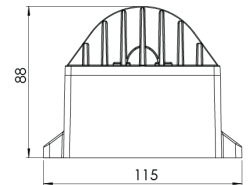

<b>Product Family</b>	Kovra
<b>Adjustability</b>	Fixed
<b>Color</b>	White- Black- Gray- RAL
<b>Mounting Type</b>	
<b>Body</b>	Die-cast aluminium body with electrostatic powder coated
<b>Light Source</b>	HP LED
<b>Color Temperature</b>	2700-3000-4000-5000-6500K
<b>Color Rendering Index</b>	CRI>80
<b>Power</b>	5 W
<b>Power Factor</b>	Pf>90
<b>Luminaire Efficiency</b>	80lm/W
<b>Light Beam Angle</b>	180°x3°
<b>Lumen</b>	400 lm
<b>Operating Voltage</b>	220-240V AC / 50-60 Hz
<b>Light Source Lifetime</b>	50.000 hours Led lifetime
<b>Optic</b>	High efficiency 180° acrylic lens
<b>Control Type</b>	On/Off
<b>Electrical Insulation Class</b>	Class I
<b>Optional Features</b>	Unavailable
<b>Sealing</b>	IP65
<b>Weight</b>	0,55 Kg
<b>Dimensions</b>	88 x 52 x 115 mm

## DIMENSIONS

Lumen value is given according to 3000K value.

Luminaire is F-marked and suitable for direct mounting on normally flammable surfaces.

All components are provided with 5 year limited guarantee. A qualified electrician must ensure proper installation of the product.