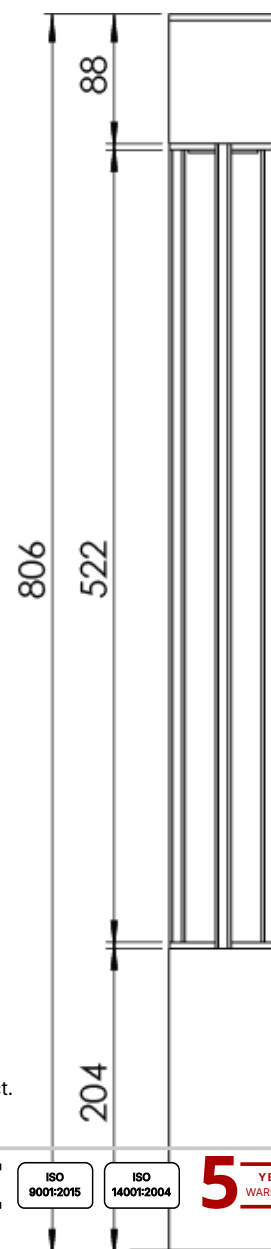

<b>Product Family</b>	Kresta
<b>Adjustability</b>	Fixed
<b>Color</b>	White- Black- Gray- RAL
<b>Mounting Type</b>	
<b>Body</b>	Iron body
<b>Light Source</b>	HP LED
<b>Color Temperature</b>	2700-3000-4000-5000-6500K
<b>Color Rendering Index</b>	CRI>80
<b>Power</b>	4,5 W
<b>Power Factor</b>	Pf>90
<b>Luminaire Efficiency</b>	80lm/W
<b>Light Beam Angle</b>	60°
<b>Lumen</b>	360 lm
<b>Operating Voltage</b>	220-240V AC / 50-60 Hz
<b>Light Source Lifetime</b>	50.000 hours Led lifetime
<b>Optic</b>	High efficiency acrylic lens
<b>Control Type</b>	On/Off
<b>Electrical Insulation Class</b>	Class I
<b>Optional Features</b>	Unavailable
<b>Sealing</b>	IP65
<b>Weight</b>	2,5 Kg
<b>Dimensions</b>	Ø70 x 806 mm

## DIMENSIONS

Lumen value is given according to 3000K value.

Luminaire is F-marked and suitable for direct mounting on normally flammable surfaces.

All components are provided with 5 year limited guarantee. A qualified electrician must ensure proper installation of the product.