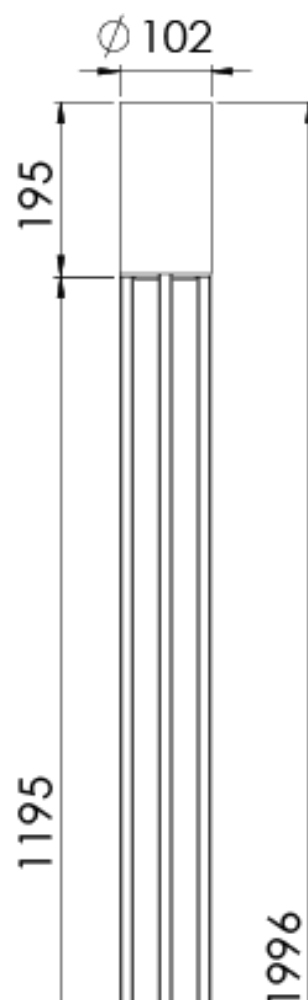

<b>Product Family</b>	Kresta
<b>Adjustability</b>	Fixed
<b>Color</b>	White- Black- Gray- RAL
<b>Mounting Type</b>	
<b>Body</b>	Iron body
<b>Light Source</b>	COB LED
<b>Color Temperature</b>	2700-3000-4000-5000-6500K
<b>Color Rendering Index</b>	CRI>80 , CRI>90
<b>Power</b>	15 W
<b>Power Factor</b>	Pf>90
<b>Luminaire Efficiency</b>	103lm/W
<b>Light Beam Angle</b>	60°
<b>Lumen</b>	1545 lm
<b>Operating Voltage</b>	220-240V AC / 50-60 Hz
<b>Light Source Lifetime</b>	50.000 hours Led lifetime
<b>Optic</b>	High efficiency reflector and PC glass
<b>Control Type</b>	On/Off
<b>Electrical Insulation Class</b>	Class I
<b>Optional Features</b>	Unavailable
<b>Sealing</b>	IP65
<b>Weight</b>	7,9 Kg
<b>Dimensions</b>	Ø180 Ø102 x 1996 mm

## DIMENSIONS

Lumen value is given according to 4000K value.

Luminaire is F-marked and suitable for direct mounting on normally flammable surfaces.

All components are provided with 5 year limited guarantee. A qualified electrician must ensure proper installation of the product.