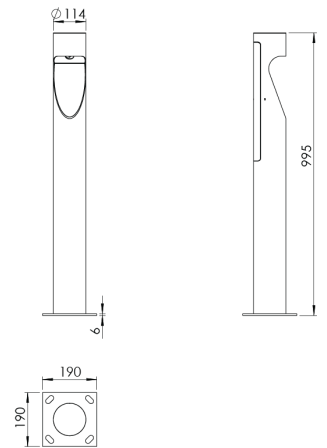

Product Family	Kresta
Adjustability	Fixed
Color	White- Black- Gray- RAL
Mounting Type	
Body	Electrostatic powder coated steel pipe
Light Source	COB LED
Color Temperature	2700-3000-4000-5000-6500K
Color Rendering Index	CRI>80,CRI>90
Power	14,5 W
Power Factor	Pf>90
Luminaire Efficiency	86lm/W
Light Beam Angle	
Lumen	1247 lm
Operating Voltage	220-240V AC / 50-60 Hz
Light Source Lifetime	50.000 hours Led lifetime
Optic	High Efficiency tempered glass
Control Type	On/Off
Electrical Insulation Class	Class I
Optional Features	Unavailable
Sealing	IP65
Weight	7,4 Kg
Dimensions	Ø114 x 995 mm

DIMENSIONS

Lumen value is given according to 3000K value.

Luminaire is F-marked and suitable for direct mounting on normally flammable surfaces.

All components are provided with 5 year limited guarantee. A qualified electrician must ensure proper installation of the product.