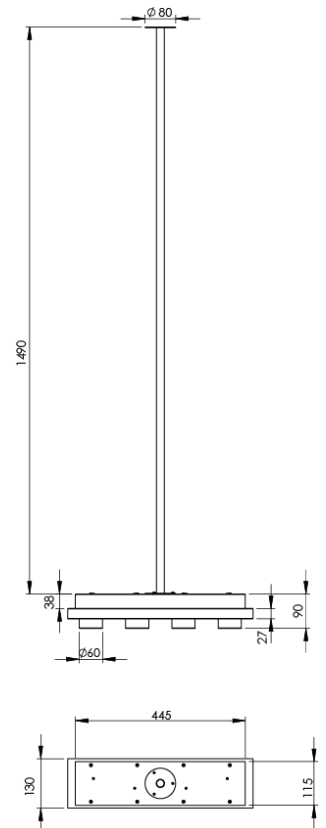

Product Family	Lavia
Adjustability	Fixed
Color	White- Black- Gray- RAL
Mounting Type	Pendant
Body	Sheet Steel body with electrostatic powder coated
Light Source	COB LED
Color Temperature	2700-3000-4000-5000-6500K
Color Rendering Index	CRI>90
Power	20 W
Power Factor	Pf>90
Luminaire Efficiency	100lm/W
Light Beam Angle	15° ,24° ,36° ,60°
Lumen	2000 lm
Operating Voltage	220-240V AC / 50-60 Hz
Light Source Lifetime	50.000 hours Led lifetime
Optic	High efficiency opal diffusers
Control Type	On/Off- Dali
Electrical Insulation Class	Class I
Optional Features	Emergency kit system can be integrated
Sealing	IP20
Weight	4 Kg
Dimensions	130 x 445 x 90 - 1490 mm

DIMENSIONS

Lumen value is given according to 4000K value.

Luminaire is F-marked and suitable for direct mounting on normally flammable surfaces.

All components are provided with 5 year limited guarantee. A qualified electrician must ensure proper installation of the product.