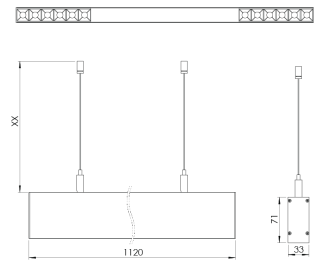

Product Family	Lesto
Adjustability	Fixed
Color	White- Black- Gray- RAL
Mounting Type	Pendant
Body	Extruded aluminium body with electrostatic powder coated
Light Source	HP LED
Color Temperature	2700-3000-4000-5000-6500K
Color Rendering Index	CRI>80
Power	20 W
Power Factor	Pf>90
Luminaire Efficiency	120 lm/W
Light Beam Angle	12°,36°,48°,10X35°
Lumen	2400 lm
Operating Voltage	220-240V AC / 50-60 Hz
Light Source Lifetime	50.000 hours Led lifetime
Optic	High efficiency optic in metallized thermoplastic and built into the innovative anti-glare screen
Control Type	On/Off- Dali
Electrical Insulation Class	Class I
Optional Features	Emergency kit system can be integrated
Sealing	IP20
Weight	1,85 Kg
Dimensions	33x71xL1120 mm

DIMENSIONS

Lumen value is given according to 3000K value.
 Luminaire is F-marked and suitable for direct mounting on normally flammable surfaces.
 All components are provided with 5 year limited guarantee. A qualified electrician must ensure proper installation of the product.