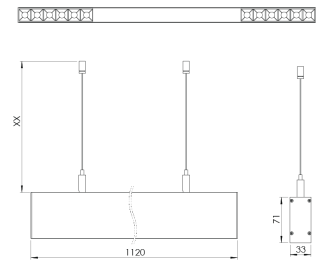

Product Family	Lesto
Adjustability	Fixed
Color	White- Black- Gray- RAL
Mounting Type	Pendant
Body	Extruded aluminium body with electrostatic powder coated
Light Source	HP LED
Color Temperature	2700-3000-4000-5000-6500K
Color Rendering Index	CRI>80
Power	28 W
Power Factor	Pf>90
Luminaire Efficiency	120 lm/W
Light Beam Angle	12°,36°,48°,10X35°
Lumen	3360 lm
Operating Voltage	220-240V AC / 50-60 Hz
Light Source Lifetime	50.000 hours Led lifetime
Optic	High efficiency optic in metallized thermoplastic and built into the innovative anti-glare screen
Control Type	On/Off- Dali
Electrical Insulation Class	Class I
Optional Features	Emergency kit system can be integrated
Sealing	IP20
Weight	1,85 Kg
Dimensions	33x71xL1120 mm

DIMENSIONS

Lumen value is given according to 3000K value.

Luminaire is F-marked and suitable for direct mounting on normally flammable surfaces.

All components are provided with 5 year limited guarantee. A qualified electrician must ensure proper installation of the product.