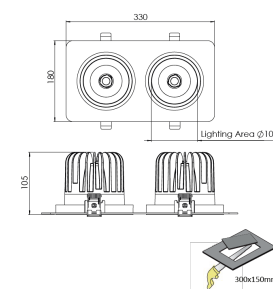

Product Family	Lior
Adjustability	Adjustable: 22°&22°- 350°
Color	White- Black- Gray- RAL
Mounting Type	Adjustable Recessed Mounted
Body	Die-cast aluminium body with electrostatic powder coated

Light Source	COB LED
Color Temperature	2700-3000-4000-5000-6500K
Color Rendering Index	CRI>80 , CRI>90
Power	40 W
Power Factor	Pf>90
Luminaire Efficiency	105lm/W
Light Beam Angle	15° ,24° ,40° ,60°
Lumen	4200 lm
Operating Voltage	220-240V AC / 50-60 Hz
Light Source Lifetime	50.000 hours Led lifetime
Optic	High efficiency reflector and PC glass

Control Type	On/Off – Dali
Electrical Insulation Class	Class II
Optional Features	Emergency kit system can be integrated

Sealing	IP20
Weight	2 Kg
Dimensions	180 x 330 x 105 mm

DIMENSIONS

Lumen value is given according to 4000K value.