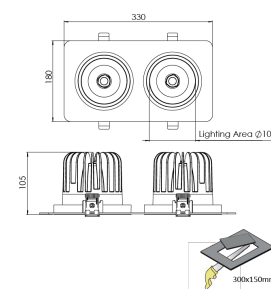

Product Family	Lior
Adjustability	Adjustable: 22°&22°- 350°
Color	White- Black- Gray- RAL
Mounting Type	Adjustable Recessed Mounted
Body	Die-cast aluminium body with electrostatic powder coated

Light Source	COB LED
Color Temperature	2700-3000-4000-5000-6500K
Color Rendering Index	CRI>80 , CRI>90
Power	56 W
Power Factor	Pf>90
Luminaire Efficiency	105lm/W
Light Beam Angle	15° ,24° ,40° ,60°
Lumen	5880 lm
Operating Voltage	220-240V AC / 50-60 Hz
Light Source Lifetime	50.000 hours Led lifetime
Optic	High efficiency reflector and PC glass

Control Type	On/Off – Dali
Electrical Insulation Class	Class II
Optional Features	Emergency kit system can be integrated

Sealing	IP20
Weight	2 Kg
Dimensions	181 x 330 x 105 mm

DIMENSIONS

Lumen value is given according to 4000K value.