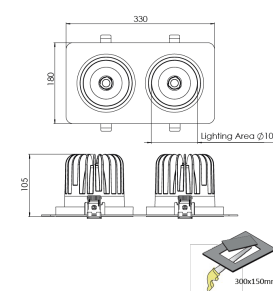

|                       |  |
|-----------------------|--|
| <b>Product Family</b> | Lior   |
| <b>Adjustability</b>  | Adjustable: 22°&22°- 350°                                |
| <b>Color</b>          | White- Black- Gray- RAL                                  |
| <b>Mounting Type</b>  | Adjustable Recessed Mounted                              |
| <b>Body</b>           | Die-cast aluminium body with electrostatic powder coated |

|                   |                    |
|-------------------|--------------------|
| <b>Sealing</b>    | IP20               |
| <b>Weight</b>     | 2 Kg               |
| <b>Dimensions</b> | 182 x 330 x 105 mm |

## DIMENSIONS

Lumen value is given according to 4000K value.

Luminaire is F-marked and suitable for direct mounting on normally flammable surfaces.

All components are provided with 5 year limited guarantee. A qualified electrician must ensure proper installation of the product.