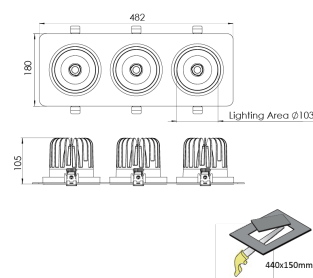

<b>Product Family</b>	Lior
<b>Adjustability</b>	Adjustable: 22°&22°- 350°
<b>Color</b>	White- Black- Gray- RAL
<b>Mounting Type</b>	Adjustable Recessed Mounted
<b>Body</b>	Die-cast aluminium body with electrostatic powder coated
<b>Light Source</b>	COB LED
<b>Color Temperature</b>	2700-3000-4000-5000-6500K
<b>Color Rendering Index</b>	CRI>80 , CRI>90
<b>Power</b>	105 W
<b>Power Factor</b>	Pf>90
<b>Luminaire Efficiency</b>	105lm/W
<b>Light Beam Angle</b>	15° ,24° ,40° ,60°
<b>Lumen</b>	11025 lm
<b>Operating Voltage</b>	220-240V AC / 50-60 Hz
<b>Light Source Lifetime</b>	50.000 hours Led lifetime
<b>Optic</b>	High efficiency reflector and PC glass
<b>Control Type</b>	On/Off – Dali
<b>Electrical Insulation Class</b>	Class II
<b>Optional Features</b>	Emergency kit system can be integrated
<b>Sealing</b>	IP20
<b>Weight</b>	3 Kg
<b>Dimensions</b>	180 x 482 x 105 mm

## DIMENSIONS

Lumen value is given according to 4000K value.

Luminaire is F-marked and suitable for direct mounting on normally flammable surfaces.

All components are provided with 5 year limited guarantee. A qualified electrician must ensure proper installation of the product.