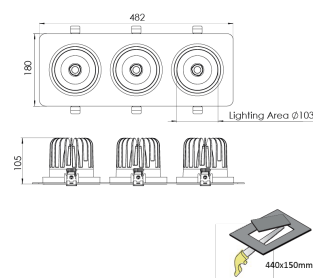

<b>Product Family</b>	Lior
<b>Adjustability</b>	Adjustable: 22°&22°- 350°
<b>Color</b>	White- Black- Gray- RAL
<b>Mounting Type</b>	Adjustable Recessed Mounted
<b>Body</b>	Die-cast aluminium body with electrostatic powder coated

<b>Control Type</b>	On/Off – Dali
<b>Electrical Insulation Class</b>	Class II
<b>Optional Features</b>	Emergency kit system can be integrated

<b>Sealing</b>	IP20
<b>Weight</b>	3 Kg
<b>Dimensions</b>	180 x 482 x 105 mm

## DIMENSIONS

Lumen value is given according to 4000K value.

Luminaire is F-marked and suitable for direct mounting on normally flammable surfaces.

All components are provided with 5 year limited guarantee. A qualified electrician must ensure proper installation of the product.