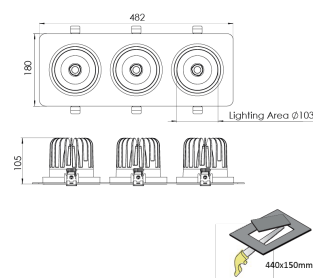

Product Family	Lior
Adjustability	Adjustable: 22°&22°- 350°
Color	White- Black- Gray- RAL
Mounting Type	Adjustable Recessed Mounted
Body	Die-cast aluminium body with electrostatic powder coated

Light Source	COB LED
Color Temperature	2700-3000-4000-5000-6500K
Color Rendering Index	CRI>80 , CRI>90
Power	84 W
Power Factor	Pf>90
Luminaire Efficiency	105lm/W
Light Beam Angle	15° ,24° ,40° ,60°
Lumen	8820 lm
Operating Voltage	220-240V AC / 50-60 Hz
Light Source Lifetime	50.000 hours Led lifetime
Optic	High efficiency reflector and PC glass

Control Type	On/Off – Dali
Electrical Insulation Class	Class II
Optional Features	Emergency kit system can be integrated

Sealing	IP20
Weight	3 Kg
Dimensions	180 x 482 x 105 mm

DIMENSIONS

Lumen value is given according to 4000K value.