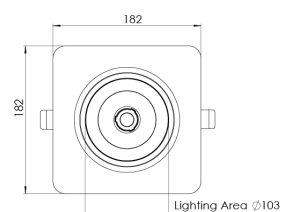

Product Family	Lior
Adjustability	Adjustable: 22°&22°- 350°
Color	White- Black- Gray- RAL
Mounting Type	Adjustable Recessed Mounted
Body	Die-cast aluminium body with electrostatic powder coated

Light Source	COB LED
Color Temperature	2700-3000-4000-5000-6500K
Color Rendering Index	CRI>80 , CRI>90
Power	20 W
Power Factor	Pf>90
Luminaire Efficiency	105lm/W
Light Beam Angle	15° ,24°,40° ,60°
Lumen	2100 lm
Operating Voltage	220-240V AC / 50-60 Hz
Light Source Lifetime	50.000 hours Led lifetime
Optic	High efficiency reflector and PC glass

Control Type	On/Off – Dali
Electrical Insulation Class	Class II
Optional Features	Emergency kit system can be integrated

Sealing	IP20
Weight	1 Kg
Dimensions	182 x 182 x 107 mm

DIMENSIONS

Lumen value is given according to 4000K value.