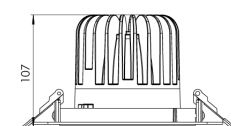

Product Family	Lior
Adjustability	Adjustable: 22°&22°- 350°
Color	White- Black- Gray- RAL
Mounting Type	Adjustable Recessed Mounted
Body	Die-cast aluminium body with electrostatic powder coated

Light Source	COB LED
Color Temperature	2700-3000-4000-5000-6500K
Color Rendering Index	CRI>80 , CRI>90
Power	20 W
Power Factor	Pf>90
Luminaire Efficiency	105lm/W
Light Beam Angle	15° ,24°,40° ,60°
Lumen	2100 lm
Operating Voltage	220-240V AC / 50-60 Hz
Light Source Lifetime	50.000 hours Led lifetime
Optic	High efficiency reflector and PC glass

Control Type	On/Off – Dali
Electrical Insulation Class	Class II
Optional Features	Emergency kit system can be integrated

Sealing	IP20
Weight	1 Kg
Dimensions	182 x 182 x 107 mm

DIMENSIONS

Lumen value is given according to 4000K value.