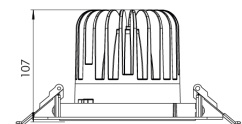

Product Family	Lior
Adjustability	Adjustable: 22°&22°- 350°
Color	White- Black- Gray- RAL
Mounting Type	Adjustable Recessed Mounted
Body	Die-cast aluminium body with electrostatic powder coated

Light Source	COB LED
Color Temperature	2700-3000-4000-5000-6500K
Color Rendering Index	CRI>80 , CRI>90
Power	28 W
Power Factor	Pf>90
Luminaire Efficiency	105lm/W
Light Beam Angle	15° ,24°,40° ,60°
Lumen	2940 lm
Operating Voltage	220-240V AC / 50-60 Hz
Light Source Lifetime	50.000 hours Led lifetime
Optic	High efficiency reflector and PC glass

Control Type	On/Off – Dali
Electrical Insulation Class	Class II
Optional Features	Emergency kit system can be integrated
Sealing	IP20
Weight	1 Kg
Dimensions	182 x 182 x 107 mm

DIMENSIONS

Lumen value is given according to 4000K value.