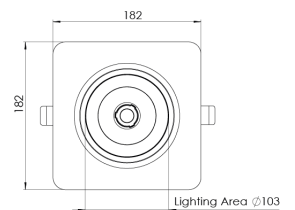

Product Family	Lior
Adjustability	Adjustable: 22°&22°- 350°
Color	White- Black- Gray- RAL
Mounting Type	Adjustable Recessed Mounted
Body	Die-cast aluminium body with electrostatic powder coated

Light Source	COB LED
Color Temperature	2700-3000-4000-5000-6500K
Color Rendering Index	CRI>80 , CRI>90
Power	28 W
Power Factor	Pf>90
Luminaire Efficiency	105lm/W
Light Beam Angle	15° ,24°,40° ,60°
Lumen	2940 lm
Operating Voltage	220-240V AC / 50-60 Hz
Light Source Lifetime	50.000 hours Led lifetime
Optic	High efficiency reflector and PC glass

Control Type	On/Off – Dali
Electrical Insulation Class	Class II
Optional Features	Emergency kit system can be integrated
Sealing	IP20
Weight	1 Kg
Dimensions	182 x 182 x 107 mm

DIMENSIONS

Lumen value is given according to 4000K value.