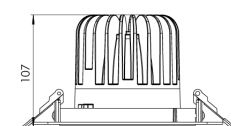

Product Family	Lior
Adjustability	Adjustable: 22°&22°- 350°
Color	White- Black- Gray- RAL
Mounting Type	Adjustable Recessed Mounted
Body	Die-cast aluminium body with electrostatic powder coated

Light Source	COB LED
Color Temperature	2700-3000-4000-5000-6500K
Color Rendering Index	CRI>80 , CRI>90
Power	35 W
Power Factor	Pf>90
Luminaire Efficiency	105lm/W
Light Beam Angle	15° ,24°,40° ,60°
Lumen	3675 lm
Operating Voltage	220-240V AC / 50-60 Hz
Light Source Lifetime	50.000 hours Led lifetime
Optic	High efficiency reflector and PC glass

Control Type	On/Off – Dali
Electrical Insulation Class	Class II
Optional Features	Emergency kit system can be integrated

Sealing	IP20
Weight	1 Kg
Dimensions	182 x 182 x 107 mm

DIMENSIONS

Lumen value is given according to 4000K value.