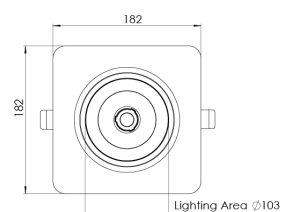

Product Family	Lior
Adjustability	Adjustable: 22°&22°- 350°
Color	White- Black- Gray- RAL
Mounting Type	Adjustable Recessed Mounted
Body	Die-cast aluminium body with electrostatic powder coated

Light Source	COB LED
Color Temperature	2700-3000-4000-5000-6500K
Color Rendering Index	CRI>80 , CRI>90
Power	35 W
Power Factor	Pf>90
Luminaire Efficiency	105lm/W
Light Beam Angle	15° ,24°,40° ,60°
Lumen	3675 lm
Operating Voltage	220-240V AC / 50-60 Hz
Light Source Lifetime	50.000 hours Led lifetime
Optic	High efficiency reflector and PC glass

Control Type	On/Off – Dali
Electrical Insulation Class	Class II
Optional Features	Emergency kit system can be integrated

Sealing	IP20
Weight	1 Kg
Dimensions	182 x 182 x 107 mm

DIMENSIONS

Lumen value is given according to 4000K value.