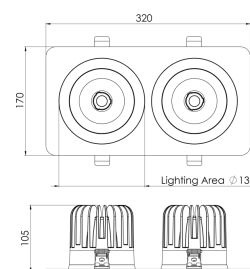

Product Family	Lior
Adjustability	Fixed
Color	White- Black- Gray- RAL
Mounting Type	Recessed Mounted
Body	Die-cast aluminium body with electrostatic powder coated

Light Source	COB LED
Color Temperature	2700-3000-4000-5000-6500K
Color Rendering Index	CRI>80 , CRI>90
Power	40 W
Power Factor	Pf>90
Luminaire Efficiency	105lm/W
Light Beam Angle	15° ,24° ,40° ,60°
Lumen	4200 lm
Operating Voltage	220-240V AC / 50-60 Hz
Light Source Lifetime	50.000 hours Led lifetime
Optic	High efficiency reflector and PC glass

Control Type	On/Off – Dali
Electrical Insulation Class	Class II
Optional Features	Emergency kit system can be integrated

Sealing	IP20
Weight	2 Kg
Dimensions	170 x 320 x 105 mm

DIMENSIONS

Lumen value is given according to 4000K value.