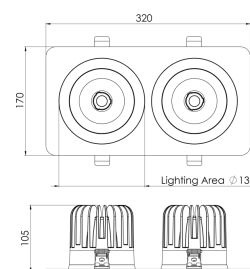

Product Family	Lior
Adjustability	Fixed
Color	White- Black- Gray- RAL
Mounting Type	Recessed Mounted
Body	Die-cast aluminium body with electrostatic powder coated

Light Source	COB LED
Color Temperature	2700-3000-4000-5000-6500K
Color Rendering Index	CRI>80 , CRI>90
Power	56 W
Power Factor	Pf>90
Luminaire Efficiency	105lm/W
Light Beam Angle	15° ,24° ,40° ,60°
Lumen	5880 lm
Operating Voltage	220-240V AC / 50-60 Hz
Light Source Lifetime	50.000 hours Led lifetime
Optic	High efficiency reflector and PC glass

Control Type	On/Off – Dali
Electrical Insulation Class	Class II
Optional Features	Emergency kit system can be integrated

Sealing	IP20
Weight	2 Kg
Dimensions	170 x 320 x 105 mm

DIMENSIONS

Lumen value is given according to 4000K value.