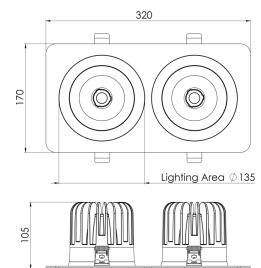

<b>Product Family</b>	Lior
<b>Adjustability</b>	Fixed
<b>Color</b>	White- Black- Gray- RAL
<b>Mounting Type</b>	Recessed Mounted
<b>Body</b>	Die-cast aluminium body with electrostatic powder coated

<b>Light Source</b>	COB LED
<b>Color Temperature</b>	2700-3000-4000-5000-6500K
<b>Color Rendering Index</b>	CRI>80 , CRI>90
<b>Power</b>	70 W
<b>Power Factor</b>	Pf>90
<b>Luminaire Efficiency</b>	105lm/W
<b>Light Beam Angle</b>	15° ,24° ,40° ,60°
<b>Lumen</b>	7350 lm
<b>Operating Voltage</b>	220-240V AC / 50-60 Hz
<b>Light Source Lifetime</b>	50.000 hours Led lifetime
<b>Optic</b>	High efficiency reflector and PC glass

<b>Control Type</b>	On/Off – Dali
<b>Electrical Insulation Class</b>	Class II
<b>Optional Features</b>	Emergency kit system can be integrated

<b>Sealing</b>	IP20
<b>Weight</b>	2 Kg
<b>Dimensions</b>	170 x 320 x 105 mm

## DIMENSIONS

Lumen value is given according to 4000K value.  
 Luminaire is F-marked and suitable for direct mounting on normally flammable surfaces.  
 All components are provided with 5 year limited guarantee. A qualified electrician must ensure proper installation of the product.