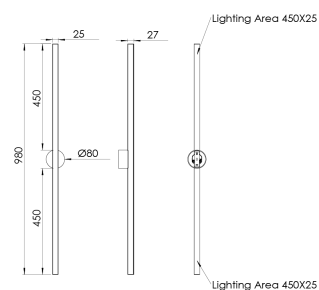

Product Family	Liven
Adjustability	Fixed
Color	White- Black- Gray- RAL
Mounting Type	Surface Mounted
Body	Extruded aluminium body with electrostatic powder coated

Light Source	MP LED
Color Temperature	2700-3000-4000-5000-6500K
Color Rendering Index	CRI>80 , CRI>90
Power	5 W
Power Factor	Pf>90
Luminaire Efficiency	75lm/W
Light Beam Angle	110°
Lumen	375 lm
Operating Voltage	220-240V AC / 50-60 Hz
Light Source Lifetime	50.000 hours Led lifetime
Optic	High efficiency opal diffusers

Control Type	On/Off
Electrical Insulation Class	Class II
Optional Features	Unavailable

Sealing	IP20
Weight	0,65 Kg
Dimensions	27 x 25 x 980 mm

DIMENSIONS

Lumen value is given according to 4000K value.

Luminaire is F-marked and suitable for direct mounting on normally flammable surfaces.