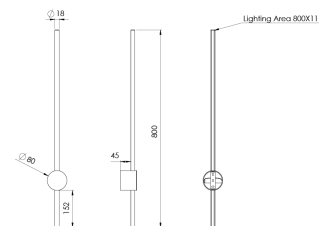

Product Family	Liven
Adjustability	Fixed
Color	White- Black- Gray- RAL
Mounting Type	Surface Mounted
Body	Aluminum extruded body with electrostatic powder coated
Light Source	MP LED
Color Temperature	2700-3000-4000-5000-6500K
Color Rendering Index	CRI>80 , CRI>90
Power	5 W
Power Factor	Pf>90
Luminaire Efficiency	50lm/W
Light Beam Angle	100°
Lumen	250 lm
Operating Voltage	220-240V AC / 50-60 Hz
Light Source Lifetime	50.000 hours Led lifetime
Optic	High efficiency milky diffuser
Control Type	On/Off
Electrical Insulation Class	Class II
Optional Features	Unavailable
Sealing	IP20
Weight	0,6 Kg
Dimensions	Ø18 x 800 mm

DIMENSIONS

Lumen value is given according to 3000K value.

Luminaire is F-marked and suitable for direct mounting on normally flammable surfaces.

All components are provided with 5 year limited guarantee. A qualified electrician must ensure proper installation of the product.