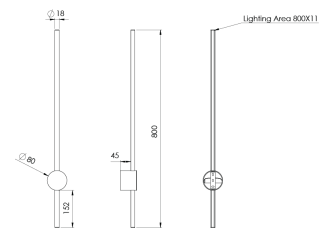

<b>Product Family</b>	Liven
<b>Adjustability</b>	Fixed
<b>Color</b>	White- Black- Gray- RAL
<b>Mounting Type</b>	Surface Mounted
<b>Body</b>	Aluminum extruded body with electrostatic powder coated
<b>Light Source</b>	MP LED
<b>Color Temperature</b>	2700-3000-4000-5000-6500K
<b>Color Rendering Index</b>	CRI>80 , CRI>90
<b>Power</b>	7 W
<b>Power Factor</b>	Pf>90
<b>Luminaire Efficiency</b>	50lm/W
<b>Light Beam Angle</b>	100°
<b>Lumen</b>	350 lm
<b>Operating Voltage</b>	220-240V AC / 50-60 Hz
<b>Light Source Lifetime</b>	50.000 hours Led lifetime
<b>Optic</b>	High efficiency milky diffuser
<b>Control Type</b>	On/Off
<b>Electrical Insulation Class</b>	Class II
<b>Optional Features</b>	Unavailable
<b>Sealing</b>	IP20
<b>Weight</b>	0,6 Kg
<b>Dimensions</b>	Ø18 x 800 mm

## DIMENSIONS

Lumen value is given according to 3000K value.

Luminaire is F-marked and suitable for direct mounting on normally flammable surfaces.

All components are provided with 5 year limited guarantee. A qualified electrician must ensure proper installation of the product.