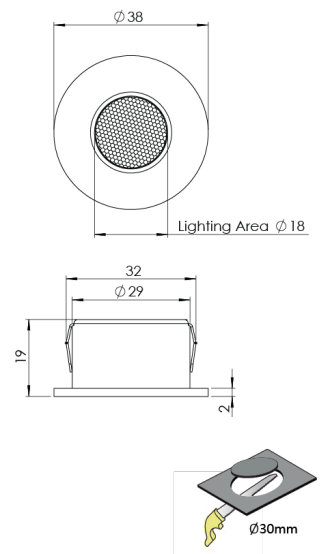

<b>Product Family</b>	Lumo
<b>Adjustability</b>	Fixed
<b>Color</b>	White- Black- Gray- RAL
<b>Mounting Type</b>	Recessed Mounted
<b>Body</b>	Machined aluminium body with electrostatic powder coated

<b>Light Source</b>	POWER LED
<b>Color Temperature</b>	2700-3000-4000-5000-6500K
<b>Color Rendering Index</b>	CRI>80
<b>Power</b>	1 W
<b>Power Factor</b>	Pf>90
<b>Luminaire Efficiency</b>	80lm/W
<b>Light Beam Angle</b>	10°,25°,40°,60°
<b>Lumen</b>	80 lm
<b>Operating Voltage</b>	220-240V AC / 50-60 Hz
<b>Light Source Lifetime</b>	50.000 hours Led lifetime
<b>Optic</b>	High efficiency acrylic lens

<b>Control Type</b>	On/Off
<b>Electrical Insulation Class</b>	Class II
<b>Optional Features</b>	Emergency kit system can be integrated
<b>Sealing</b>	IP20
<b>Weight</b>	0,65 Kg
<b>Dimensions</b>	Ø38 x 19 mm

#### DIMENSIONS

Lumen value is given according to 3000K value.

Luminaire is F-marked and suitable for direct mounting on normally flammable surfaces.

All components are provided with 5 year limited guarantee. A qualified electrician must ensure proper installation of the product.