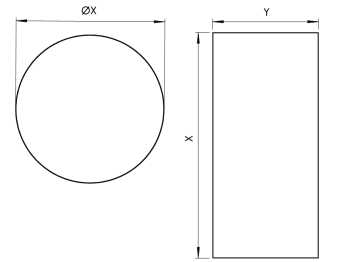

|                                    |  |
|------------------------------------|--|
| <b>Product Family</b>              | Lunet  |
| <b>Adjustability</b>               | Fixed  |
| <b>Color</b>                       |  |
| <b>Mounting Type</b>               | Pendant  |
| <b>Body</b>                        | External frame   |
| <b>Light Source</b>                | MP LED   |
| <b>Color Temperature</b>           | 2500K  |
| <b>Color Rendering Index</b>       | CRI>80 , CRI>90  |
| <b>Power</b>                       | 55 W/m <sup>2</sup>  |
| <b>Power Factor</b>                | Pf>90  |
| <b>Luminaire Efficiency</b>        | 35lm/W   |
| <b>Light Beam Angle</b>            | 110°   |
| <b>Lumen</b>                       | 1925 lm  |
| <b>Operating Voltage</b>           | 220-240V AC / 50-60 Hz   |
| <b>Light Source Lifetime</b>       | 50.000 hours Led lifetime  |
| <b>Optic</b>                       | Stretch ceiling fabric   |
| <b>Control Type</b>                | On/Off   |
| <b>Electrical Insulation Class</b> | Class I  |
| <b>Optional Features</b>           | Unavailable  |
| <b>Sealing</b>                     | IP40   |
| <b>Weight</b>                      |  |
| <b>Dimensions</b>                  | It can be manufactured in desired dimensions according to the project. |

#### DIMENSIONS

Projeye göre istenilen ölçülerde imal edilebilir.  
It can be manufactured in desired dimensions according to the project.

Lumen value is given according to 2500K value.

Luminaire is F-marked and suitable for direct mounting on normally flammable surfaces.