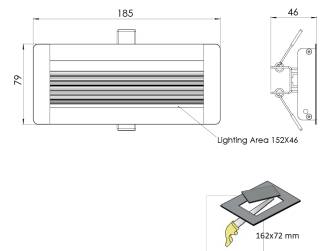

Product Family	Malin
Adjustability	Fixed
Color	White- Black- Gray- RAL
Mounting Type	Recessed Mounted
Body	Extruded aluminium body with electrostatic powder coated
Light Source	MP LED
Color Temperature	2700-3000-4000-5000-6500K
Color Rendering Index	CRI>80,CRI>90
Power	5 W
Power Factor	Pf>90
Luminaire Efficiency	27lm/W
Light Beam Angle	
Lumen	135 lm
Operating Voltage	220-240V AC / 50-60 Hz
Light Source Lifetime	50.000 hours Led lifetime
Optic	High efficiency reflector
Control Type	On/Off
Electrical Insulation Class	Class II
Optional Features	Unavailable
Sealing	IP20
Weight	0,4 Kg
Dimensions	79 x 185 x 46 mm

DIMENSIONS

Lumen value is given according to 3000K value.

Luminaire is F-marked and suitable for direct mounting on normally flammable surfaces.

All components are provided with 5 year limited guarantee. A qualified electrician must ensure proper installation of the product.