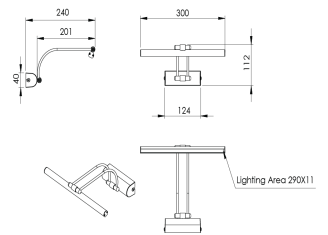

<b>Product Family</b>	Marn
<b>Adjustability</b>	Fixed
<b>Color</b>	White- Black- Gray- RAL
<b>Mounting Type</b>	Surface Mounted
<b>Body</b>	Aluminum extruded body with electrostatic powder coated
<b>Light Source</b>	MP LED
<b>Color Temperature</b>	2700-3000-4000-5000-6500K
<b>Color Rendering Index</b>	CRI>80,CRI>90
<b>Power</b>	2,2 W
<b>Power Factor</b>	Pf>90
<b>Luminaire Efficiency</b>	50lm/W
<b>Light Beam Angle</b>	100°
<b>Lumen</b>	110 lm
<b>Operating Voltage</b>	220-240V AC / 50-60 Hz
<b>Light Source Lifetime</b>	50.000 hours Led lifetime
<b>Optic</b>	High efficiency milky diffuser
<b>Control Type</b>	On/Off
<b>Electrical Insulation Class</b>	Class I
<b>Optional Features</b>	Unavailable
<b>Sealing</b>	IP20
<b>Weight</b>	0,5 Kg
<b>Dimensions</b>	300 x 240 mm

## DIMENSIONS

Lumen value is given according to 3000K value.

Luminaire is F-marked and suitable for direct mounting on normally flammable surfaces.

All components are provided with 5 year limited guarantee. A qualified electrician must ensure proper installation of the product.