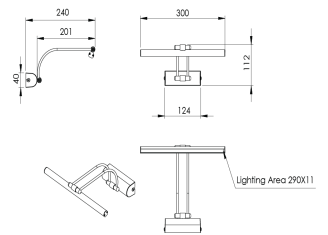

Product Family	Marn
Adjustability	Fixed
Color	White- Black- Gray- RAL
Mounting Type	Surface Mounted
Body	Aluminum extruded body with electrostatic powder coated
Light Source	MP LED
Color Temperature	2700-3000-4000-5000-6500K
Color Rendering Index	CRI>80,CRI>90
Power	5 W
Power Factor	Pf>90
Luminaire Efficiency	50lm/W
Light Beam Angle	100°
Lumen	250 lm
Operating Voltage	220-240V AC / 50-60 Hz
Light Source Lifetime	50.000 hours Led lifetime
Optic	High efficiency milky diffuser
Control Type	On/Off
Electrical Insulation Class	Class I
Optional Features	Unavailable
Sealing	IP20
Weight	0,5 Kg
Dimensions	300 x 240 mm

DIMENSIONS

Lumen value is given according to 3000K value.
 Luminaire is F-marked and suitable for direct mounting on normally flammable surfaces.
 All components are provided with 5 year limited guarantee. A qualified electrician must ensure proper installation of the product.