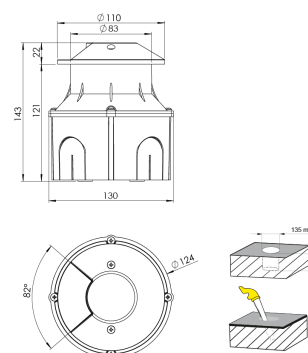

Product Family	Mirae
Adjustability	Fixed
Color	White- Black- Gray- RAL
Mounting Type	
Body	Electrostatic powder coated aluminum body, Plastic injection case
Light Source	HP LED
Color Temperature	3000-4000-6500K
Color Rendering Index	CRI>80 , CRI>90
Power	4 W
Power Factor	Pf>90
Luminaire Efficiency	5 lm/W
Light Beam Angle	22°
Lumen	20 lm
Operating Voltage	220-240V AC / 50-60 Hz
Light Source Lifetime	50.000 hours Led lifetime
Optic	High efficiency acrylic lens
Control Type	On/Off
Electrical Insulation Class	Class I
Optional Features	Unavailable
Sealing	IP66
Weight	0,65 Kg
Dimensions	Ø110 x 143 mm

DIMENSIONS

Lumen value is given according to 3000K value.

Luminaire is F-marked and suitable for direct mounting on normally flammable surfaces.

All components are provided with 5 year limited guarantee. A qualified electrician must ensure proper installation of the product.