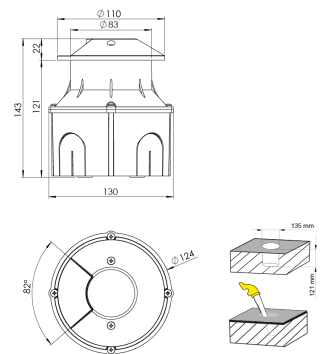

Product Family	Mirae
Adjustability	Fixed
Color	White- Black- Gray- RAL
Mounting Type	
Body	Electrostatic powder coated aluminum body, Plastic injection case
Light Source	HP LED
Color Temperature	3000-4000-6500K
Color Rendering Index	CRI>80 , CRI>90
Power	6 W
Power Factor	Pf>90
Luminaire Efficiency	5 lm/W
Light Beam Angle	22°
Lumen	30 lm
Operating Voltage	220-240V AC / 50-60 Hz
Light Source Lifetime	50.000 hours Led lifetime
Optic	High efficiency acrylic lens
Control Type	On/Off
Electrical Insulation Class	Class I
Optional Features	Unavailable
Sealing	IP66
Weight	0,65 Kg
Dimensions	Ø110 x 143 mm

DIMENSIONS

Lumen value is given according to 3000K value.

Luminaire is F-marked and suitable for direct mounting on normally flammable surfaces.

All components are provided with 5 year limited guarantee. A qualified electrician must ensure proper installation of the product.