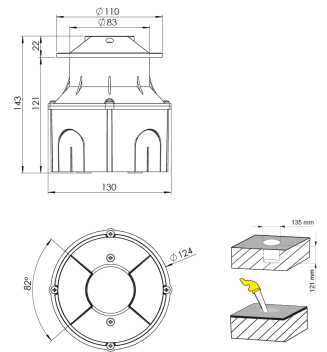

Product Family	Mirae
Adjustability	Fixed
Color	White- Black- Gray- RAL
Mounting Type	
Body	Electrostatic powder coated aluminum body, Plastic injection case
Light Source	HP LED
Color Temperature	3000-4000-6500K
Color Rendering Index	CRI>80 , CRI>90
Power	4 W
Power Factor	Pf>90
Luminaire Efficiency	10 lm/W
Light Beam Angle	22°
Lumen	40 lm
Operating Voltage	220-240V AC / 50-60 Hz
Light Source Lifetime	50.000 hours Led lifetime
Optic	High efficiency acrylic lens
Control Type	On/Off
Electrical Insulation Class	Class I
Optional Features	Unavailable
Sealing	IP66
Weight	0,61 Kg
Dimensions	Ø110 x 143 mm

DIMENSIONS

Lumen value is given according to 3000K value.

Luminaire is F-marked and suitable for direct mounting on normally flammable surfaces.

All components are provided with 5 year limited guarantee. A qualified electrician must ensure proper installation of the product.