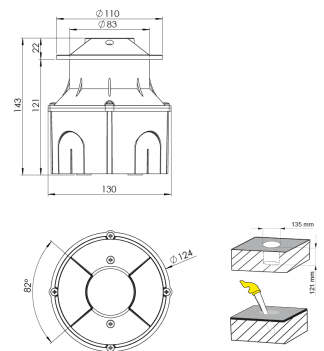

Product Family	Mirae
Adjustability	Fixed
Color	White- Black- Gray- RAL
Mounting Type	
Body	Electrostatic powder coated aluminum body, Plastic injection case
Light Source	HP LED
Color Temperature	3000-4000-6500K
Color Rendering Index	CRI>80 , CRI>90
Power	6 W
Power Factor	Pf>90
Luminaire Efficiency	10 lm/W
Light Beam Angle	22°
Lumen	60 lm
Operating Voltage	220-240V AC / 50-60 Hz
Light Source Lifetime	50.000 hours Led lifetime
Optic	High efficiency acrylic lens
Control Type	On/Off
Electrical Insulation Class	Class I
Optional Features	Unavailable
Sealing	IP66
Weight	0,61 Kg
Dimensions	Ø110 x 143 mm

DIMENSIONS

Lumen value is given according to 3000K value.

Luminaire is F-marked and suitable for direct mounting on normally flammable surfaces.

All components are provided with 5 year limited guarantee. A qualified electrician must ensure proper installation of the product.