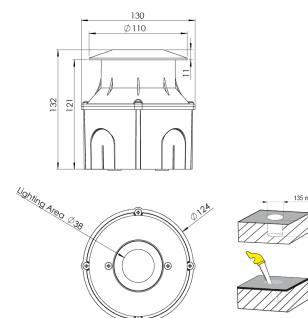

<b>Product Family</b>	Mirae
<b>Adjustability</b>	Fixed
<b>Color</b>	White- Black- Gray- RAL
<b>Mounting Type</b>	
<b>Body</b>	Electrostatic powder coated aluminum body, Plastic injection case
<b>Light Source</b>	COB LED
<b>Color Temperature</b>	2700-3000-4000-5000-6500K
<b>Color Rendering Index</b>	CRI>80 , CRI>90
<b>Power</b>	8 W
<b>Power Factor</b>	Pf>90
<b>Luminaire Efficiency</b>	97lm/W
<b>Light Beam Angle</b>	15°,24°,36°,60°
<b>Lumen</b>	776 lm
<b>Operating Voltage</b>	220-240V AC / 50-60 Hz
<b>Light Source Lifetime</b>	50.000 hours Led lifetime
<b>Optic</b>	High efficiency reflector, Extra clear tempered glass
<b>Control Type</b>	On/Off
<b>Electrical Insulation Class</b>	Class I
<b>Optional Features</b>	Unavailable
<b>Sealing</b>	IP66
<b>Weight</b>	0,7 Kg
<b>Dimensions</b>	Ø110 x 132 mm

## DIMENSIONS

Lumen value is given according to 4000K value.

Luminaire is F-marked and suitable for direct mounting on normally flammable surfaces.

All components are provided with 5 year limited guarantee. A qualified electrician must ensure proper installation of the product.