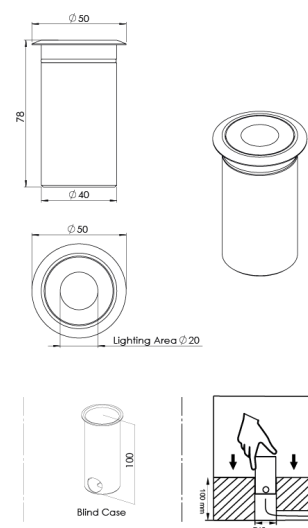

Product Family	Mirae
Adjustability	Fixed
Color	White- Black- Gray- RAL
Mounting Type	
Body	Aluminium body with electrostatic powder coated
Light Source	HP LED
Color Temperature	2700-3000-4000-5000-6500K
Color Rendering Index	CRI>80
Power	2,5 W
Power Factor	Pf>90
Luminaire Efficiency	80lm/W
Light Beam Angle	10°,25°,40°,60°
Lumen	200 lm
Operating Voltage	220-240V AC / 50-60 Hz
Light Source Lifetime	50.000 hours Led lifetime
Optic	High efficiency acrylic lens
Control Type	On/Off
Electrical Insulation Class	Class I
Optional Features	Unavailable
Sealing	IP65
Weight	0,3 Kg
Dimensions	Ø50 x 78 mm

DIMENSIONS

Lumen value is given according to 3000K value.

Luminaire is F-marked and suitable for direct mounting on normally flammable surfaces.

All components are provided with 5 year limited guarantee. A qualified electrician must ensure proper installation of the product.