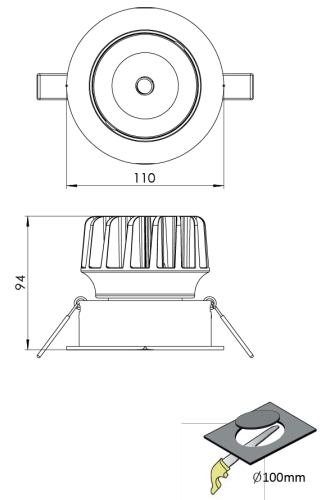

<b>Product Family</b>	Miro
<b>Adjustability</b>	Adjustable: 30° & 30°
<b>Color</b>	White- Black- Gray- RAL
<b>Mounting Type</b>	Adjustable Recessed Mounted
<b>Body</b>	Die-cast aluminium body with electrostatic powder coated
<b>Light Source</b>	COB LED
<b>Color Temperature</b>	2700-3000-4000-5000-6500K
<b>Color Rendering Index</b>	CRI>80,CRI>90
<b>Power</b>	14 W
<b>Power Factor</b>	Pf>90
<b>Luminaire Efficiency</b>	103lm/W
<b>Light Beam Angle</b>	15°,24°,36°,60°
<b>Lumen</b>	1442 lm
<b>Operating Voltage</b>	220-240V AC / 50-60 Hz
<b>Light Source Lifetime</b>	50.000 hours Led lifetime
<b>Optic</b>	High efficiency reflector and PC glass
<b>Control Type</b>	On/Off – Dali
<b>Electrical Insulation Class</b>	Class II
<b>Optional Features</b>	Emergency kit system can be integrated
<b>Sealing</b>	IP20
<b>Weight</b>	0,6 Kg
<b>Dimensions</b>	Ø110 x 94mm

## DIMENSIONS

Lumen value is given according to 4000K value.

Luminaire is F-marked and suitable for direct mounting on normally flammable surfaces.

All components are provided with 5 year limited guarantee. A qualified electrician must ensure proper installation of the product.