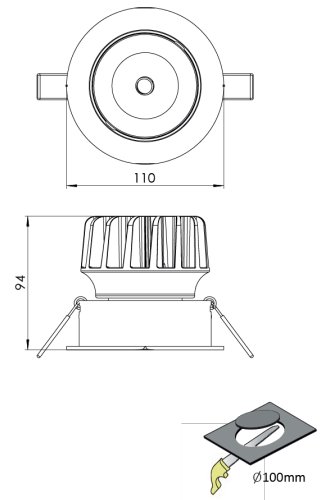

Product Family	Miro
Adjustability	Adjustable: 30° & 30°
Color	White- Black- Gray- RAL
Mounting Type	Adjustable Recessed Mounted
Body	Die-cast aluminium body with electrostatic powder coated

Light Source	COB LED
Color Temperature	2700-3000-4000-5000-6500K
Color Rendering Index	CRI>80,CRI>90
Power	7 W
Power Factor	Pf>90
Luminaire Efficiency	103lm/W
Light Beam Angle	15°,24°,36°,60°
Lumen	721 lm
Operating Voltage	220-240V AC / 50-60 Hz
Light Source Lifetime	50.000 hours Led lifetime
Optic	High efficiency reflector and PC glass

Control Type	On/Off – Dali
Electrical Insulation Class	Class II
Optional Features	Emergency kit system can be integrated

Sealing	IP20
Weight	0,6 Kg
Dimensions	Ø110 x 94mm

DIMENSIONS

Lumen value is given according to 4000K value.
 Luminaire is F-marked and suitable for direct mounting on normally flammable surfaces.
 All components are provided with 5 year limited guarantee. A qualified electrician must ensure proper installation of the product.