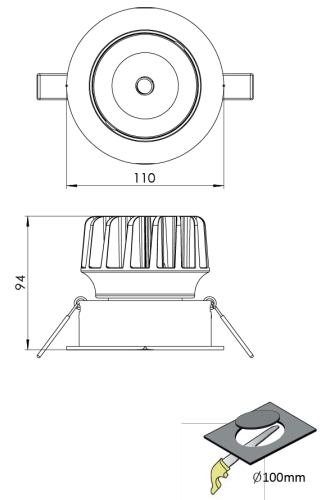

Product Family	Miro
Adjustability	Adjustable: 30° & 30°
Color	White- Black- Gray- RAL
Mounting Type	Adjustable Recessed Mounted
Body	Die-cast aluminium body with electrostatic powder coated
Light Source	COB LED
Color Temperature	2700-3000-4000-5000-6500K
Color Rendering Index	CRI>80,CRI>90
Power	9 W
Power Factor	Pf>90
Luminaire Efficiency	103lm/W
Light Beam Angle	15°,24°,36°,60°
Lumen	927 lm
Operating Voltage	220-240V AC / 50-60 Hz
Light Source Lifetime	50.000 hours Led lifetime
Optic	High efficiency reflector and PC glass
Control Type	On/Off – Dali
Electrical Insulation Class	Class II
Optional Features	Emergency kit system can be integrated
Sealing	IP20
Weight	0,6 Kg
Dimensions	Ø110 x 94mm

DIMENSIONS

Lumen value is given according to 4000K value.

Luminaire is F-marked and suitable for direct mounting on normally flammable surfaces.

All components are provided with 5 year limited guarantee. A qualified electrician must ensure proper installation of the product.