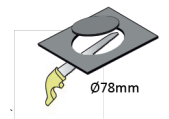

Product Family	Miro
Adjustability	Adjustable: 14°&14°
Color	White- Black- Gray- RAL
Mounting Type	Adjustable Recessed Mounted
Body	Die-cast aluminium body with electrostatic powder coated

Light Source	COB LED
Color Temperature	2700-3000-4000-5000-6500K
Color Rendering Index	CRI>80,CRI>90
Power	14 W
Power Factor	Pf>90
Luminaire Efficiency	103lm/W
Light Beam Angle	15°,24°,36°,60°
Lumen	1442 lm
Operating Voltage	220-240V AC / 50-60 Hz
Light Source Lifetime	50.000 hours Led lifetime
Optic	High efficiency reflector and PC glass

Control Type	On/Off – Dali
Electrical Insulation Class	Class II
Optional Features	Emergency kit system can be integrated

Sealing	IP20
Weight	0,45 Kg
Dimensions	Ø85 x 63mm

DIMENSIONS

Lumen value is given according to 4000K value.
 Luminaire is F-marked and suitable for direct mounting on normally flammable surfaces.
 All components are provided with 5 year limited guarantee. A qualified electrician must ensure proper installation of the product.