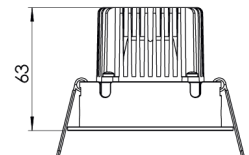

Product Family	Miro
Adjustability	Adjustable: 14°&14°
Color	White- Black- Gray- RAL
Mounting Type	Adjustable Recessed Mounted
Body	Die-cast aluminium body with electrostatic powder coated

Light Source	COB LED
Color Temperature	2700-3000-4000-5000-6500K
Color Rendering Index	CRI>80,CRI>90
Power	14 W
Power Factor	Pf>90
Luminaire Efficiency	103lm/W
Light Beam Angle	15°,24°,36°,60°
Lumen	1442 lm
Operating Voltage	220-240V AC / 50-60 Hz
Light Source Lifetime	50.000 hours Led lifetime
Optic	High efficiency reflector and PC glass

Control Type	On/Off – Dali
Electrical Insulation Class	Class II
Optional Features	Emergency kit system can be integrated

Sealing	IP20
Weight	0,45 Kg
Dimensions	Ø85 x 63mm

DIMENSIONS

Lumen value is given according to 4000K value.
 Luminaire is F-marked and suitable for direct mounting on normally flammable surfaces.
 All components are provided with 5 year limited guarantee. A qualified electrician must ensure proper installation of the product.