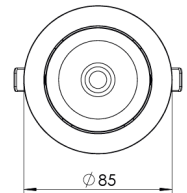

Product Family	Miro
Adjustability	Adjustable: 14°&14°
Color	White- Black- Gray- RAL
Mounting Type	Adjustable Recessed Mounted
Body	Die-cast aluminium body with electrostatic powder coated

Light Source	COB LED
Color Temperature	2700-3000-4000-5000-6500K
Color Rendering Index	CRI>80,CRI>90
Power	14 W
Power Factor	Pf>90
Luminaire Efficiency	103lm/W
Light Beam Angle	15°,24°,36°,60°
Lumen	1442 lm
Operating Voltage	220-240V AC / 50-60 Hz
Light Source Lifetime	50.000 hours Led lifetime
Optic	High efficiency reflector and PC glass

Control Type	On/Off – Dali
Electrical Insulation Class	Class II
Optional Features	Emergency kit system can be integrated

Sealing	IP20
Weight	0,45 Kg
Dimensions	Ø85 x 63mm

DIMENSIONS

Lumen value is given according to 4000K value.
 Luminaire is F-marked and suitable for direct mounting on normally flammable surfaces.
 All components are provided with 5 year limited guarantee. A qualified electrician must ensure proper installation of the product.