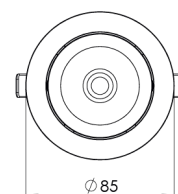

Product Family	Miro
Adjustability	Adjustable: 14°&14°
Color	White- Black- Gray- RAL
Mounting Type	Adjustable Recessed Mounted
Body	Die-cast aluminium body with electrostatic powder coated

Light Source	COB LED
Color Temperature	2700-3000-4000-5000-6500K
Color Rendering Index	CRI>80,CRI>90
Power	7 W
Power Factor	Pf>90
Luminaire Efficiency	103lm/W
Light Beam Angle	15°,24°,36°,60°
Lumen	721 lm
Operating Voltage	220-240V AC / 50-60 Hz
Light Source Lifetime	50.000 hours Led lifetime
Optic	High efficiency reflector and PC glass

Control Type	On/Off – Dali
Electrical Insulation Class	Class II
Optional Features	Emergency kit system can be integrated

Sealing	IP20
Weight	0,45 Kg
Dimensions	Ø85 x 63mm

DIMENSIONS

Lumen value is given according to 4000K value.