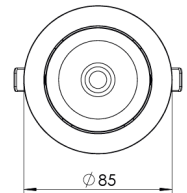

Product Family	Miro
Adjustability	Adjustable: 14°&14°
Color	White- Black- Gray- RAL
Mounting Type	Adjustable Recessed Mounted
Body	Die-cast aluminium body with electrostatic powder coated

Light Source	COB LED
Color Temperature	2700-3000-4000-5000-6500K
Color Rendering Index	CRI>80,CRI>90
Power	9 W
Power Factor	Pf>90
Luminaire Efficiency	103lm/W
Light Beam Angle	15°,24°,36°,60°
Lumen	927 lm
Operating Voltage	220-240V AC / 50-60 Hz
Light Source Lifetime	50.000 hours Led lifetime
Optic	High efficiency reflector and PC glass

Control Type	On/Off – Dali
Electrical Insulation Class	Class II
Optional Features	Emergency kit system can be integrated

Sealing	IP20
Weight	0,45 Kg
Dimensions	Ø85 x 63mm

DIMENSIONS

Lumen value is given according to 4000K value.