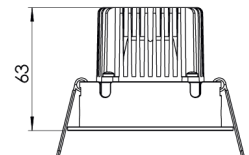

Product Family	Miro
Adjustability	Adjustable: 14°&14°
Color	White- Black- Gray- RAL
Mounting Type	Adjustable Recessed Mounted
Body	Die-cast aluminium body with electrostatic powder coated

Light Source	COB LED
Color Temperature	2700-3000-4000-5000-6500K
Color Rendering Index	CRI>80,CRI>90
Power	9 W
Power Factor	Pf>90
Luminaire Efficiency	103lm/W
Light Beam Angle	15°,24°,36°,60°
Lumen	927 lm
Operating Voltage	220-240V AC / 50-60 Hz
Light Source Lifetime	50.000 hours Led lifetime
Optic	High efficiency reflector and PC glass

Control Type	On/Off – Dali
Electrical Insulation Class	Class II
Optional Features	Emergency kit system can be integrated

Sealing	IP20
Weight	0,45 Kg
Dimensions	Ø85 x 63mm

DIMENSIONS

Lumen value is given according to 4000K value.