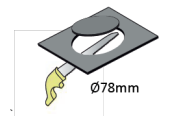

Product Family	Miro
Adjustability	Adjustable: 14°&14°
Color	White- Black- Gray- RAL
Mounting Type	Adjustable Recessed Mounted
Body	Die-cast aluminium body with electrostatic powder coated

Light Source	COB LED
Color Temperature	2700-3000-4000-5000-6500K
Color Rendering Index	CRI>80,CRI>90
Power	9 W
Power Factor	Pf>90
Luminaire Efficiency	103lm/W
Light Beam Angle	15°,24°,36°,60°
Lumen	927 lm
Operating Voltage	220-240V AC / 50-60 Hz
Light Source Lifetime	50.000 hours Led lifetime
Optic	High efficiency reflector and PC glass

Control Type	On/Off – Dali
Electrical Insulation Class	Class II
Optional Features	Emergency kit system can be integrated

Sealing	IP20
Weight	0,45 Kg
Dimensions	Ø85 x 63mm

DIMENSIONS

Lumen value is given according to 4000K value.