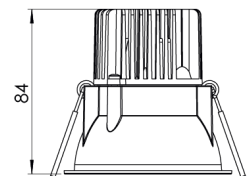

Product Family	Mora
Adjustability	Fixed
Color	White- Black- Gray- RAL
Mounting Type	Recessed Mounted
Body	Die-cast aluminium body with electrostatic powder coated

Light Source	COB LED
Color Temperature	2700-3000-4000-5000-6500K
Color Rendering Index	CRI>80,CRI>90
Power	14 W
Power Factor	Pf>90
Luminaire Efficiency	100lm/W
Light Beam Angle	15°,24°,36°,60°
Lumen	1400 lm
Operating Voltage	220-240V AC / 50-60 Hz
Light Source Lifetime	50.000 hours Led lifetime
Optic	High efficiency reflector and PC glass

Control Type	On/Off – Dali
Electrical Insulation Class	Class II
Optional Features	Emergency kit system can be integrated

Sealing	IP20
Weight	0,45 Kg
Dimensions	Ø85 x 84mm

DIMENSIONS

Lumen value is given according to 4000K value.