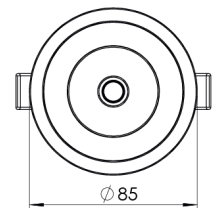

Product Family	Mora
Adjustability	Fixed
Color	White- Black- Gray- RAL
Mounting Type	Recessed Mounted
Body	Die-cast aluminium body with electrostatic powder coated

Light Source	COB LED
Color Temperature	2700-3000-4000-5000-6500K
Color Rendering Index	CRI>80,CRI>90
Power	14 W
Power Factor	Pf>90
Luminaire Efficiency	100lm/W
Light Beam Angle	15°,24°,36°,60°
Lumen	1400 lm
Operating Voltage	220-240V AC / 50-60 Hz
Light Source Lifetime	50.000 hours Led lifetime
Optic	High efficiency reflector and PC glass

Control Type	On/Off – Dali
Electrical Insulation Class	Class II
Optional Features	Emergency kit system can be integrated

Sealing	IP20
Weight	0,45 Kg
Dimensions	Ø85 x 84mm

DIMENSIONS

Lumen value is given according to 4000K value.