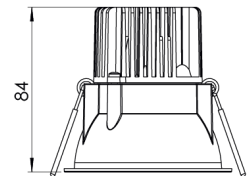

Product Family	Mora
Adjustability	Fixed
Color	White- Black- Gray- RAL
Mounting Type	Recessed Mounted
Body	Die-cast aluminium body with electrostatic powder coated

Light Source	COB LED
Color Temperature	2700-3000-4000-5000-6500K
Color Rendering Index	CRI>80,CRI>90
Power	7 W
Power Factor	Pf>90
Luminaire Efficiency	100lm/W
Light Beam Angle	15°,24°,36°,60°
Lumen	700 lm
Operating Voltage	220-240V AC / 50-60 Hz
Light Source Lifetime	50.000 hours Led lifetime
Optic	High efficiency reflector and PC glass

Control Type	On/Off – Dali
Electrical Insulation Class	Class II
Optional Features	Emergency kit system can be integrated

Sealing	IP20
Weight	0,45 Kg
Dimensions	Ø85 x 84mm

DIMENSIONS

Lumen value is given according to 4000K value.