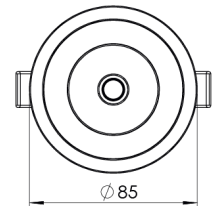

Product Family	Mora
Adjustability	Fixed
Color	White- Black- Gray- RAL
Mounting Type	Recessed Mounted
Body	Die-cast aluminium body with electrostatic powder coated

Light Source	COB LED
Color Temperature	2700-3000-4000-5000-6500K
Color Rendering Index	CRI>80,CRI>90
Power	7 W
Power Factor	Pf>90
Luminaire Efficiency	100lm/W
Light Beam Angle	15°,24°,36°,60°
Lumen	700 lm
Operating Voltage	220-240V AC / 50-60 Hz
Light Source Lifetime	50.000 hours Led lifetime
Optic	High efficiency reflector and PC glass

Control Type	On/Off – Dali
Electrical Insulation Class	Class II
Optional Features	Emergency kit system can be integrated

Sealing	IP20
Weight	0,45 Kg
Dimensions	Ø85 x 84mm

DIMENSIONS

Lumen value is given according to 4000K value.