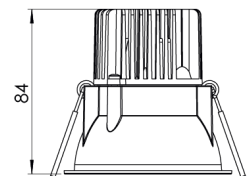

Product Family	Mora
Adjustability	Fixed
Color	White- Black- Gray- RAL
Mounting Type	Recessed Mounted
Body	Die-cast aluminium body with electrostatic powder coated

Light Source	COB LED
Color Temperature	2700-3000-4000-5000-6500K
Color Rendering Index	CRI>80,CRI>90
Power	9 W
Power Factor	Pf>90
Luminaire Efficiency	100lm/W
Light Beam Angle	15°,24°,36°,60°
Lumen	900 lm
Operating Voltage	220-240V AC / 50-60 Hz
Light Source Lifetime	50.000 hours Led lifetime
Optic	High efficiency reflector and PC glass

Control Type	On/Off – Dali
Electrical Insulation Class	Class II
Optional Features	Emergency kit system can be integrated

Sealing	IP20
Weight	0,45 Kg
Dimensions	Ø85 x 84mm

DIMENSIONS

Lumen value is given according to 4000K value.