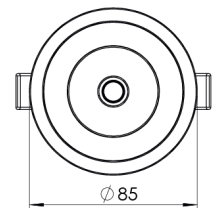

Product Family	Mora
Adjustability	Fixed
Color	White- Black- Gray- RAL
Mounting Type	Recessed Mounted
Body	Die-cast aluminium body with electrostatic powder coated

Light Source	COB LED
Color Temperature	2700-3000-4000-5000-6500K
Color Rendering Index	CRI>80,CRI>90
Power	9 W
Power Factor	Pf>90
Luminaire Efficiency	100lm/W
Light Beam Angle	15°,24°,36°,60°
Lumen	900 lm
Operating Voltage	220-240V AC / 50-60 Hz
Light Source Lifetime	50.000 hours Led lifetime
Optic	High efficiency reflector and PC glass

Control Type	On/Off – Dali
Electrical Insulation Class	Class II
Optional Features	Emergency kit system can be integrated

Sealing	IP20
Weight	0,45 Kg
Dimensions	Ø85 x 84mm

DIMENSIONS

Lumen value is given according to 4000K value.