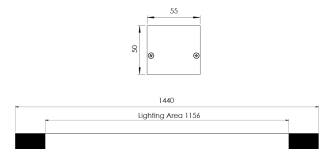

<b>Product Family</b>	Mysa
<b>Adjustability</b>	Fixed
<b>Color</b>	White- Black- Gray- RAL
<b>Mounting Type</b>	Surface Mounted
<b>Body</b>	Extruded aluminium body with electrostatic powder coated

<b>Light Source</b>	MP LED
<b>Color Temperature</b>	2700-3000-4000-5000-6500K
<b>Color Rendering Index</b>	CRI>80,CRI>90
<b>Power</b>	35 W
<b>Power Factor</b>	Pf>90
<b>Luminaire Efficiency</b>	65lm/W
<b>Light Beam Angle</b>	120°
<b>Lumen</b>	2275 lm
<b>Operating Voltage</b>	220-240V AC / 50-60 Hz
<b>Light Source Lifetime</b>	50.000 hours Led lifetime
<b>Optic</b>	High efficiency opal diffusers

<b>Control Type</b>	On/Off
<b>Electrical Insulation Class</b>	Class I
<b>Optional Features</b>	Unavailable

<b>Sealing</b>	IP20
<b>Weight</b>	2 Kg
<b>Dimensions</b>	50 x 55 x 1440 mm

## DIMENSIONS

Lumen value is given according to 4000K value.

Luminaire is F-marked and suitable for direct mounting on normally flammable surfaces.

All components are provided with 5 year limited guarantee. A qualified electrician must ensure proper installation of the product.