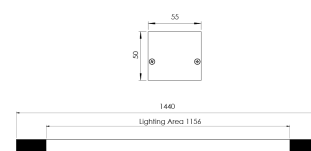

Product Family	Mysa
Adjustability	Fixed
Color	White- Black- Gray- RAL
Mounting Type	Surface Mounted
Body	Extruded aluminium body with electrostatic powder coated

DIMENSIONS

Light Source	MP LED
Color Temperature	2700-3000-4000-5000-6500K
Color Rendering Index	CRI>80,CRI>90
Power	50 W
Power Factor	Pf>90
Luminaire Efficiency	65lm/W
Light Beam Angle	120°
Lumen	3250 lm
Operating Voltage	220-240V AC / 50-60 Hz
Light Source Lifetime	50.000 hours Led lifetime
Optic	High efficiency opal diffusers

Control Type	On/Off
Electrical Insulation Class	Class I
Optional Features	Unavailable

Sealing	IP20
Weight	2 Kg
Dimensions	50 x 55 x 1440 mm

Lumen value is given according to 4000K value.

Luminaire is F-marked and suitable for direct mounting on normally flammable surfaces.