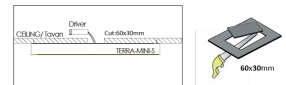

Product Family	Mysa
Adjustability	Fixed
Color	White- Black- Gray- RAL
Mounting Type	Surface Mounted
Body	Extruded aluminium body with electrostatic powder coated

Light Source	MP LED
Color Temperature	2700-3000-4000-5000-6500K
Color Rendering Index	CRI>80 CRI>90
Power	22 W
Power Factor	Pf>90
Luminaire Efficiency	75lm/W
Light Beam Angle	120°
Lumen	1650 lm
Operating Voltage	220-240V AC / 50-60 Hz
Light Source Lifetime	50.000 hours Led lifetime
Optic	High efficiency opal diffusers,

Control Type	On/Off- Dali
Electrical Insulation Class	Class II
Optional Features	Emergency kit system can be integrated

Sealing	IP20
Weight	1,35 Kg
Dimensions	33 x 43 x 1210 mm

DIMENSIONS

Lumen value is given according to 4000K value.
 Luminaire is F-marked and suitable for direct mounting on normally flammable surfaces.
 All components are provided with 5 year limited guarantee. A qualified electrician must ensure proper installation of the product.